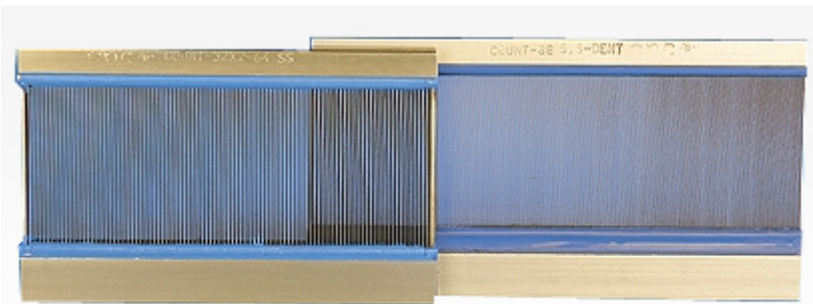

BARS

P R SHAH PVT LTD

Serretted Bars

P R SHAH PVT LTD

REEDS

Synthetic Bond, Single / Double Binding

FRAME

P R SHAH PVT LTD

P R SHAH PVT LTD

All Metal Healds for Sulzer

Profile	Size (Length)	Seperator	Center Support
90 X 9 Top 68 X 9 Bottom	85" Loom	3 + 2	1Pcs
90 X 9 Top 68 X 9 Bottom	110" Loom	3 + 3	1Pcs
90 X 9 Top 68 X 9 Bottom	130" Loom	5 + 4	2Pcs
90 X 9 Top 68 X 9 Bottom	153" Loom	6 + 4	2Pcs