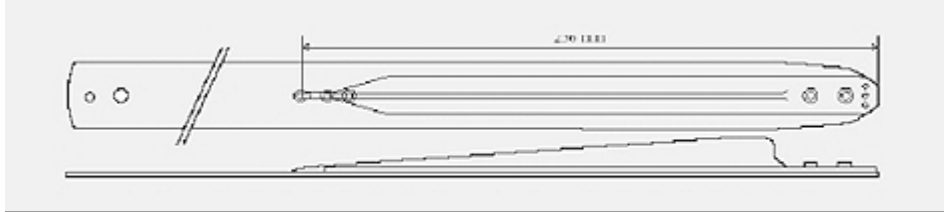

Sulzer G6200 Belt
2855mm x 12 mm

Sulzer G6200 Belt
2600mm x 12 mm

TAPE

Sulzer Ruti – F2001 – RHS

Sulzer Ruti – F2001 – LHS

Sulzer Ruti – G6100

Sulzer Ruti – G6200

FRAMES