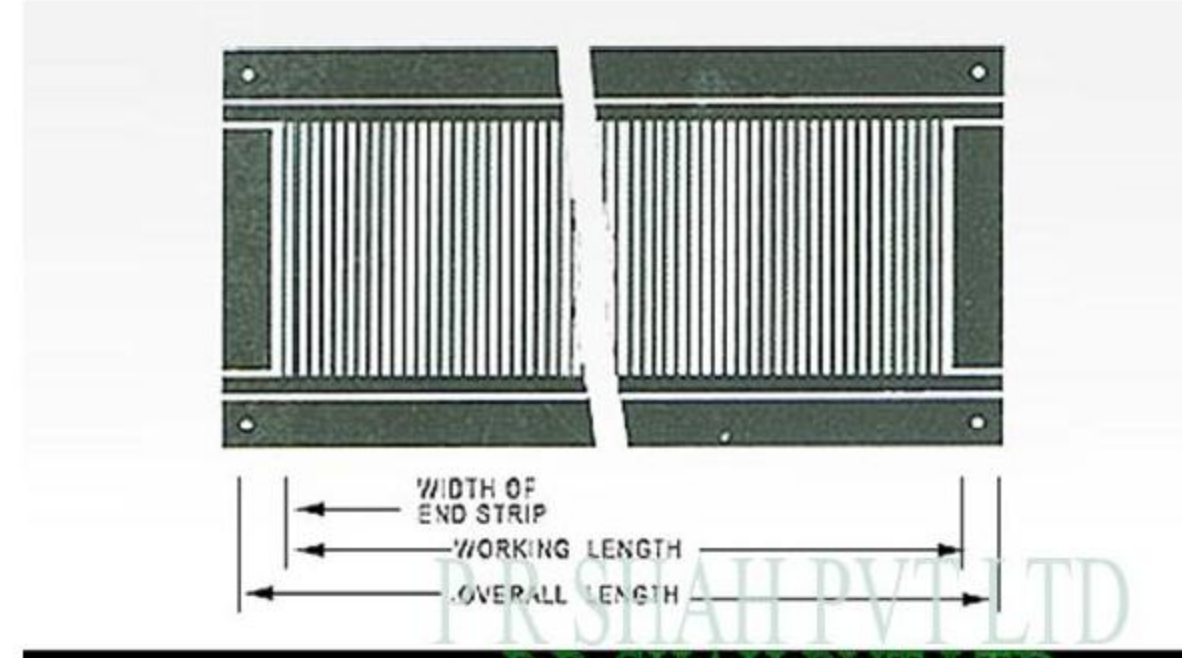

Ruti-C Loom Spares

Bars

Serretted Bars

Reeds

Ruti-C Reed

Frames

Ruti-C Loom - 180CMS to 360CMS (Loom + 52mm)

Shuttles

Shuttle

Frame Lock, Feeler, Needle

Pirms

Lug Strap Insert