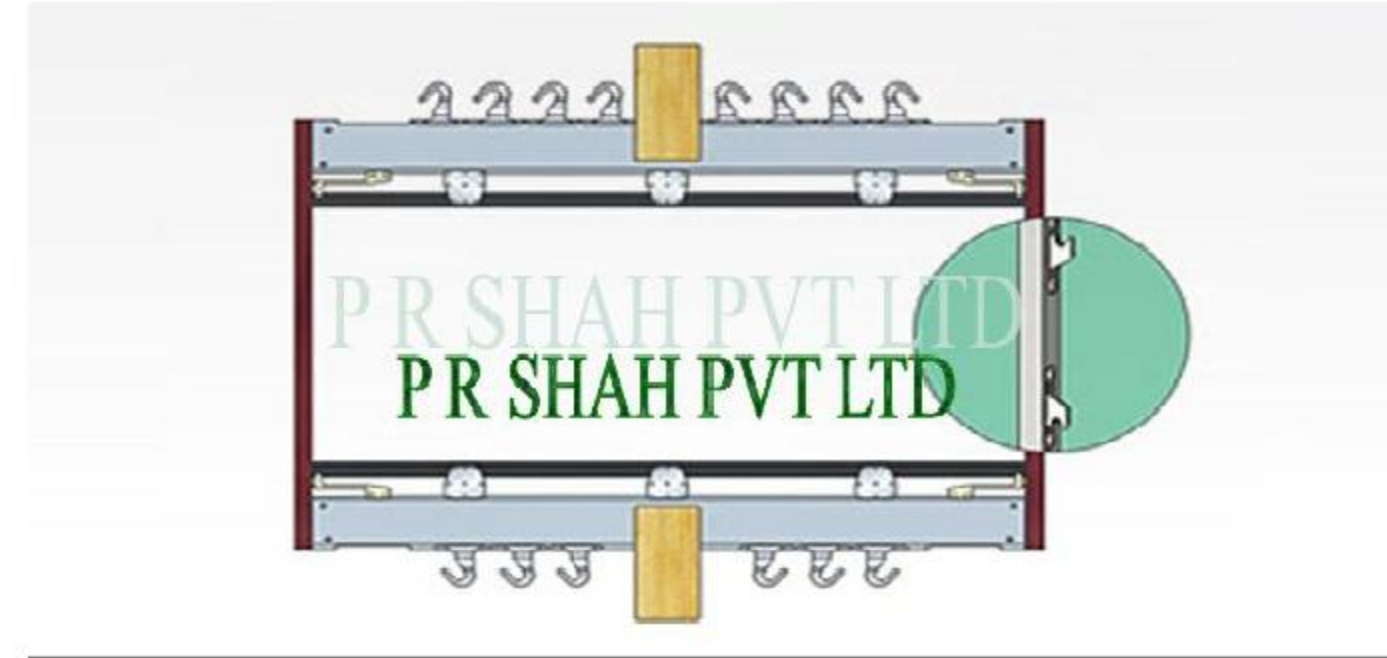

Ruti-C Loom Spares

Bars

Serretted Bars

Reeds

Ruti-C Reed

Frames

Ruti-C Loom - 180CMS to 360CMS (Loom + 52mm)

Shuttles

Shuttle

Frame Lock, Feeler, Needle

Pirms

Lug Strap Insert